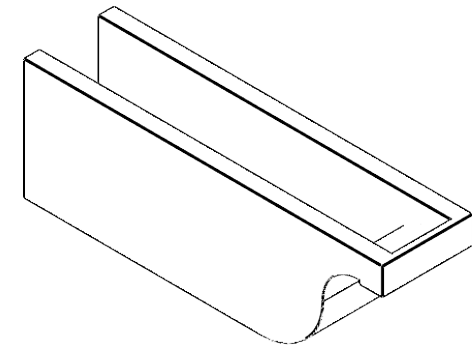

ITEM NUMBER: RFTURO060X08000X24000X008DEL00RCPR

6"W X 8"H X 24"L TIMBERTHANE ROUGH CEDAR DEL MONTE FAUX WOOD OPEN RAFTER TAIL, 8"L
END, PRIMED TAN

SIDE PROFILE

FRONT PROFILE

ISOMETRIC

GENERATED DATE : 03/02/2023

EKENA MILLWORK
2300 WEST MAIN ST.
CLARKSVILLE, TX 75426
TOLL FREE: 866-607-0453
WWW.EKENAMILLWORK.COM

NOTES

1. INSTALLATION TO BE COMPLETED IN ACCORDANCE WITH MANUFACTURER'S SPECIFICATIONS.
2. DRAWING MAY NOT BE TO SCALE
3. THIS DRAWING IS INTENDED FOR DESIGN AND PLANNING PURPOSES ONLY.
4. ALL INFORMATION CONTAINED HEREIN WAS CURRENT AT THE TIME OF DEVELOPMENT BUT MUST BE REVIEWED AND APPROVED BY THE PRODUCT MANUFACTURER TO BE CONSIDERED ACCURATE.
5. TIMBERTHANE ARCHITECTURAL PRODUCTS ARE MADE FROM HIGH DENSITY URETHANE AND COME FACTORY PRIMED